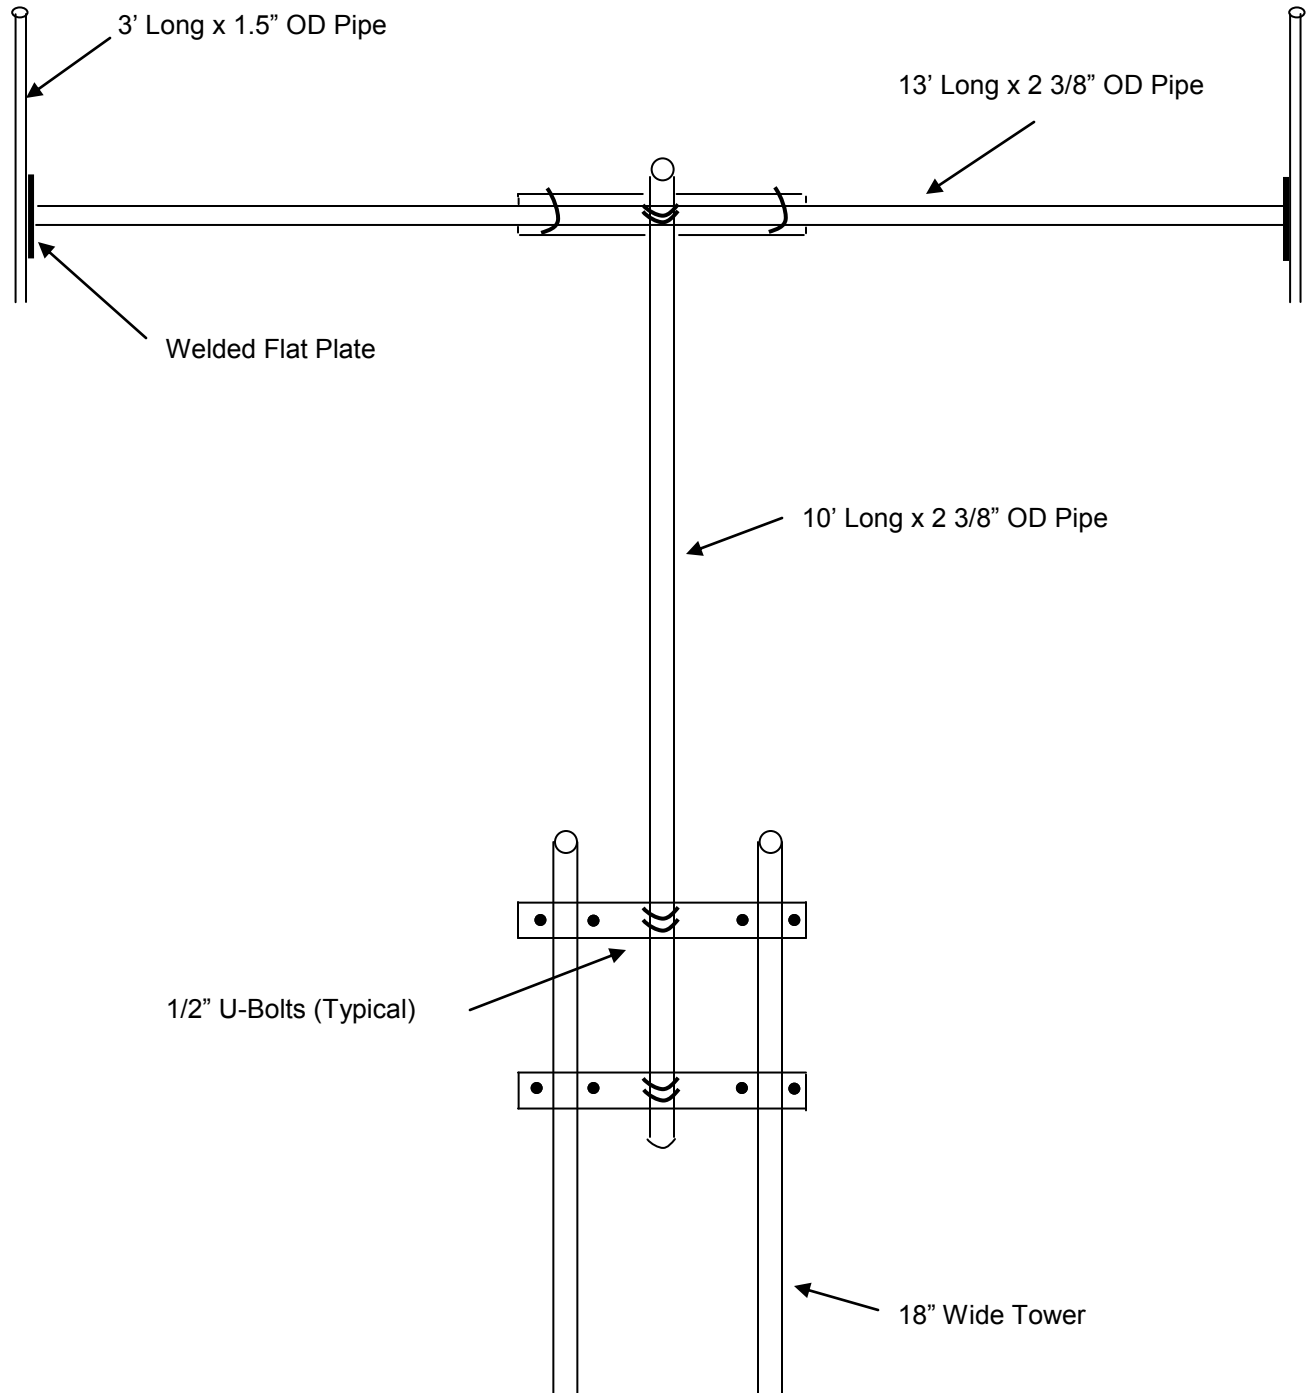

# MET Tower Top Goal Post Instrument Support

All Hot Dipped Galvanized